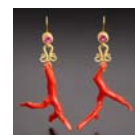

4500.00
25.9 grams 22k gold
with 12.85 carat
Ruby

300.00
18k PLAIN hammered
650.00
22k RETICULATED

STACKABLE RINGS
blue:600.
dia: 700
pink 900
emer:900

1000.00
22k ORANGE
CHALCEDONY

800.00
22k Spiral

900.00
22k bezel/18k shank
Yellow Chalcedony

EARRINGS

1200.00
13.8 grams 22k
with .32 carat
Pink Sapphires

\$1,000.00
22k Spinel Posts

4400.00
26.5 grams 22k with
.28 carat Emeralds,
.54 carat Emeralds
.10 carat Emeralds

1950.00
18k SAILBOATS
emeralds, sapphires,
lappis

2350.00
22k RED CORAL
w/pink sapphires

400.00
22k Spiral Posts

NECKLACES

4000/ 2200 w/o chain
22k ATHENA
PENDANT
WITH CHAIN

3000/1200.00 w/o chain
22k GRIFFIN
PENDANT
(18k bale) w/chain

2400/ 800 w/o chain
22k Lemon Quartz
Drop w/chain
800.00 w/o chain